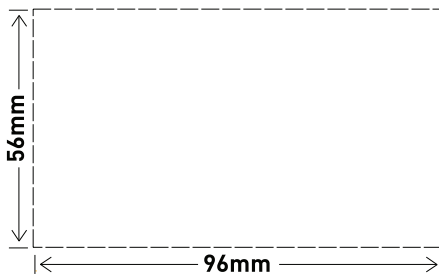

Datasheet

VIVO™

1 Gang Switch, 10A

CAT. NO. EV770/1WE, EV770/1GR, EV770/1MW, EV770/1MG

A brand of legrand®

EV770/1WE

EV770/1GR

Cat. No.	EV770/1WE	EV770/1GR	EV770/1MW	EV770/MG
Colour	White (WE)	Dark Grey (GR)	Matt White (MW)	Matt Grey (MG)
Description	Vivo™ 1 Gang Switch, 10 A			
Supply voltage	230 - 240 V a.c. 50 Hz			
Current rating	10 A, 10 AX (fluoro)			
Plate size (W x H x D)	85 x 119 x 10 mm			
Mounting centres	84 mm			
Compliance	AS/NZS 3133			

VIVO™

1 Gang Switch, 10A

CAT. NO. EV770/1WE, EV770/1GR, EV770/1MW, EV770/1MG

A brand of **legrand**

EV770/1WE

EV770/1GR

- Fluoro rated up to 10AX
- More fixing options - 4 corners
- Oval 84mm fixing points - make it easier to straighten products at the last minute.

Single product (Qty 1)	
Cat. No.	Barcode
EV770/1WE	9321001465461
EV770/1GR	9321001465522
EV770/1MW	9321001509738
EV770/1MG	9321001509745

Inner box (Qty 10)		
Cat. No.	Barcode	Dimensions (W x H x D)
EV770/1WE	9321001466710	163 x 174 x 124 mm
EV770/1GR	9321001466772	
EV770/1MW	9321001509851	
EV770/1MG	9321001509868	

Outer box (Qty 120)		
Cat. No.	Barcode	Dimensions (W x H x D)
EV770/1WE	9321001467953	387 x 272 x 515 mm
EV770/1GR	9321001468011	
EV770/1MW	9321001509974	
EV770/1MG	9321001509981	

Glass and tile cut-out dimensions: