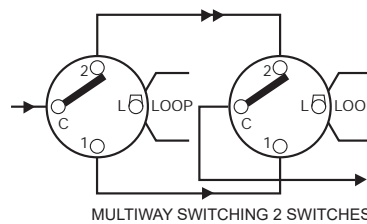

Glass and tile cut-out dimensions:

Legrand Australia
1300 369 777
www.hpm.com.au
ABN 31 000 102 661

Legrand New Zealand
0800 476 009
www.hpm.co.nz

Refer to your group buying office, Legrand Sales Representative or Legrand Sales Office for pricing.

Please note: specifications are subject to change without prior notice.